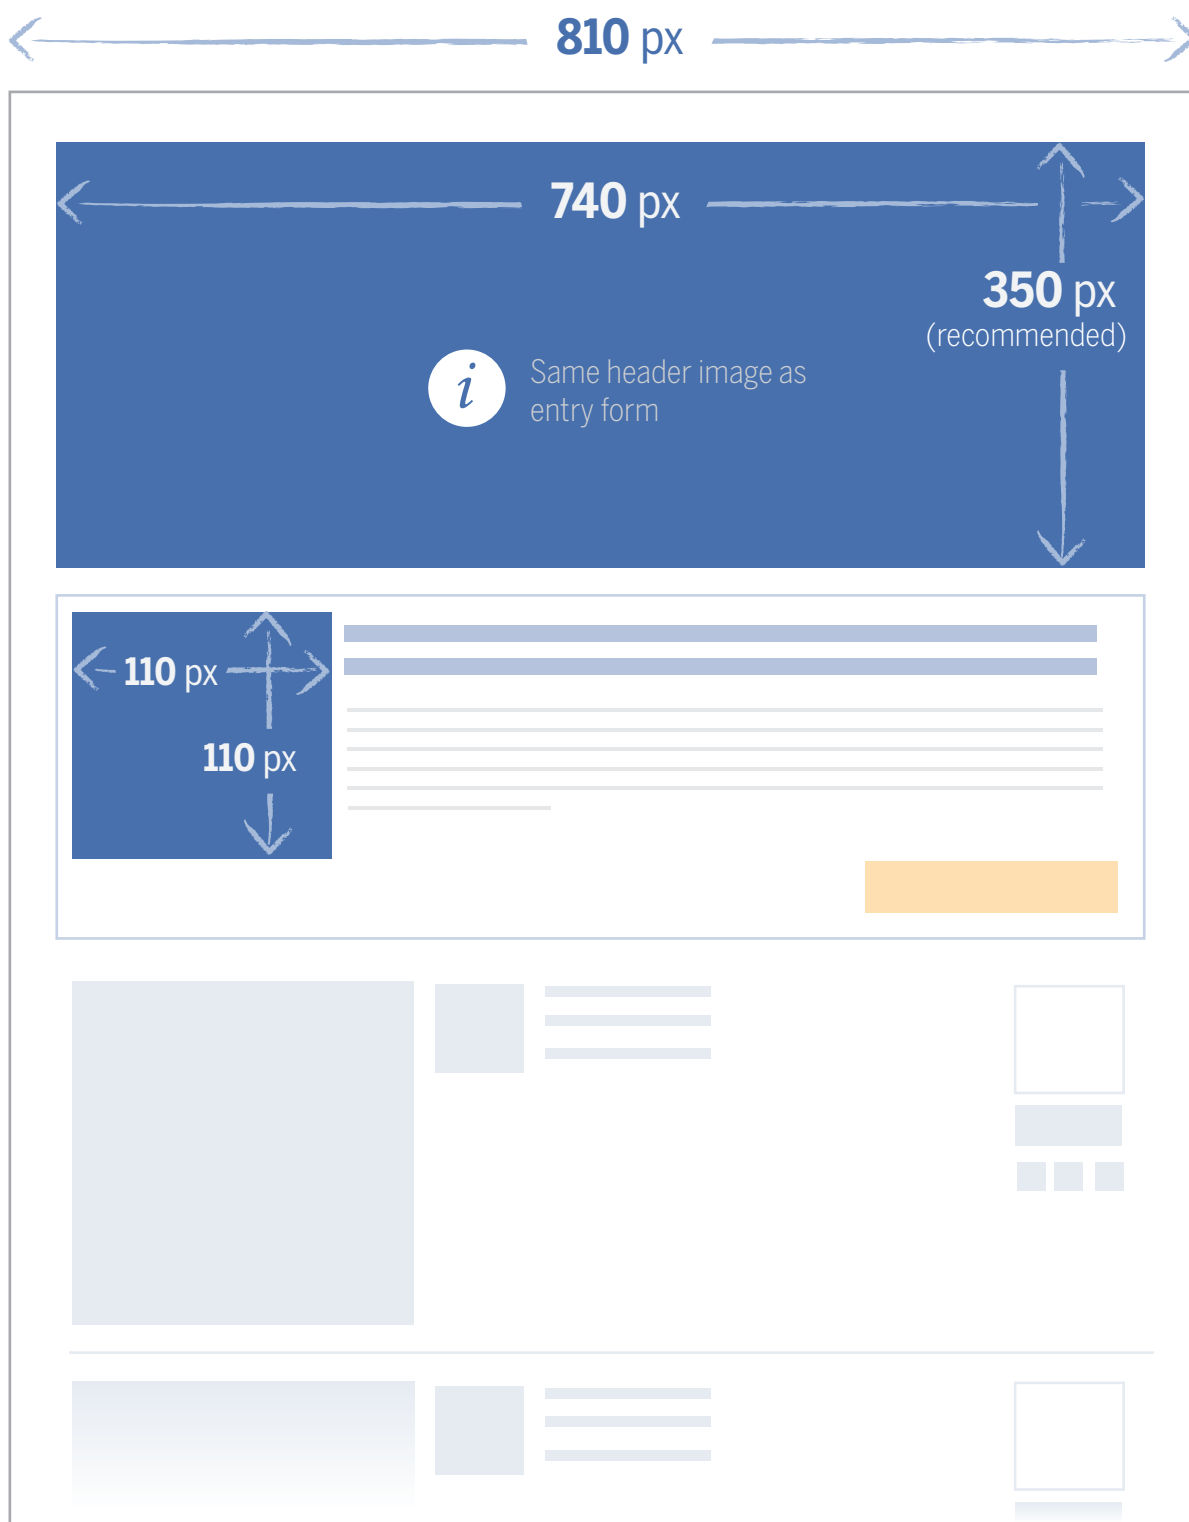

Tab image > **111px width** × **74px height**

3 | Entry form

Header > **740 px width** × **110 px height**

Background > **810 px width** × **510 px height** (Recommended)

Viral image promotion description block > **200px width** × **200px height**

810 px width ✕ **510 px height** (recommended)

Gradient background recommendations on the next page

Promotion description block (Viral image)

200 px width ✕ **200 px height**

Facebook requires the Viral Image on 200 x 200 px, but it will be shown at 110 x 110 px.

Background gradient recommendations

4. Success page

Header

740 px width × **350 px height** (recommended)

Background

810 px width

5. Entries list

Header

740 px width ✕ **350 px height** (recommended)

Same header image as entry form

Background

810 px width

6. Public list

Promotion picture

336 px width ✕ **248 px height**

7. Winners