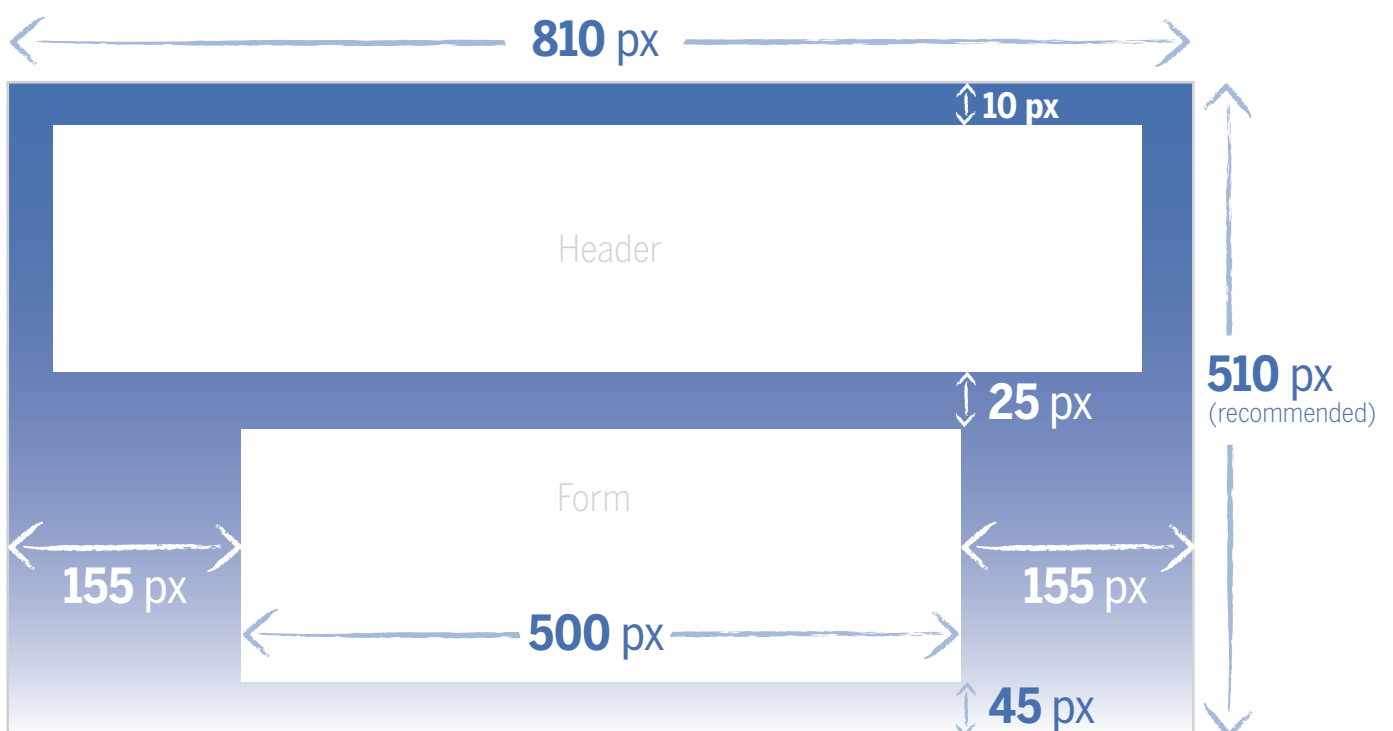

1. Landing page

Promotion picture

810 px width × **460 px height** (recommended)

2. Facebook publications

Viral image

200 px width × **200 px height**

Facebook requires the Viral Image on 200 x 200 px, but it will be shown at 90 x 90 px.

If a viral image is not set, application will use a thumbnail of the promotion picture in the landing page.

Tab image

111 px width × **74 px height**

3. Entry form

Header

740 px width ✕ **110 px height**

Background

810 px width ✕ **510 px height** (recommended)

Gradient background recommendations on the next page

Promotion description block (Viral image)

200 px width ✕ **200 px height**

Facebook requires the Viral Image on 200 x 200 px, but it will be shown at 110 x 110 px.

740 px width ✕ **350 px height** (recommended)

Same header image as entry form

Background

810 px width

6. Public list

Promotion picture

336 px width ✕ **248 px height**

7. Winners