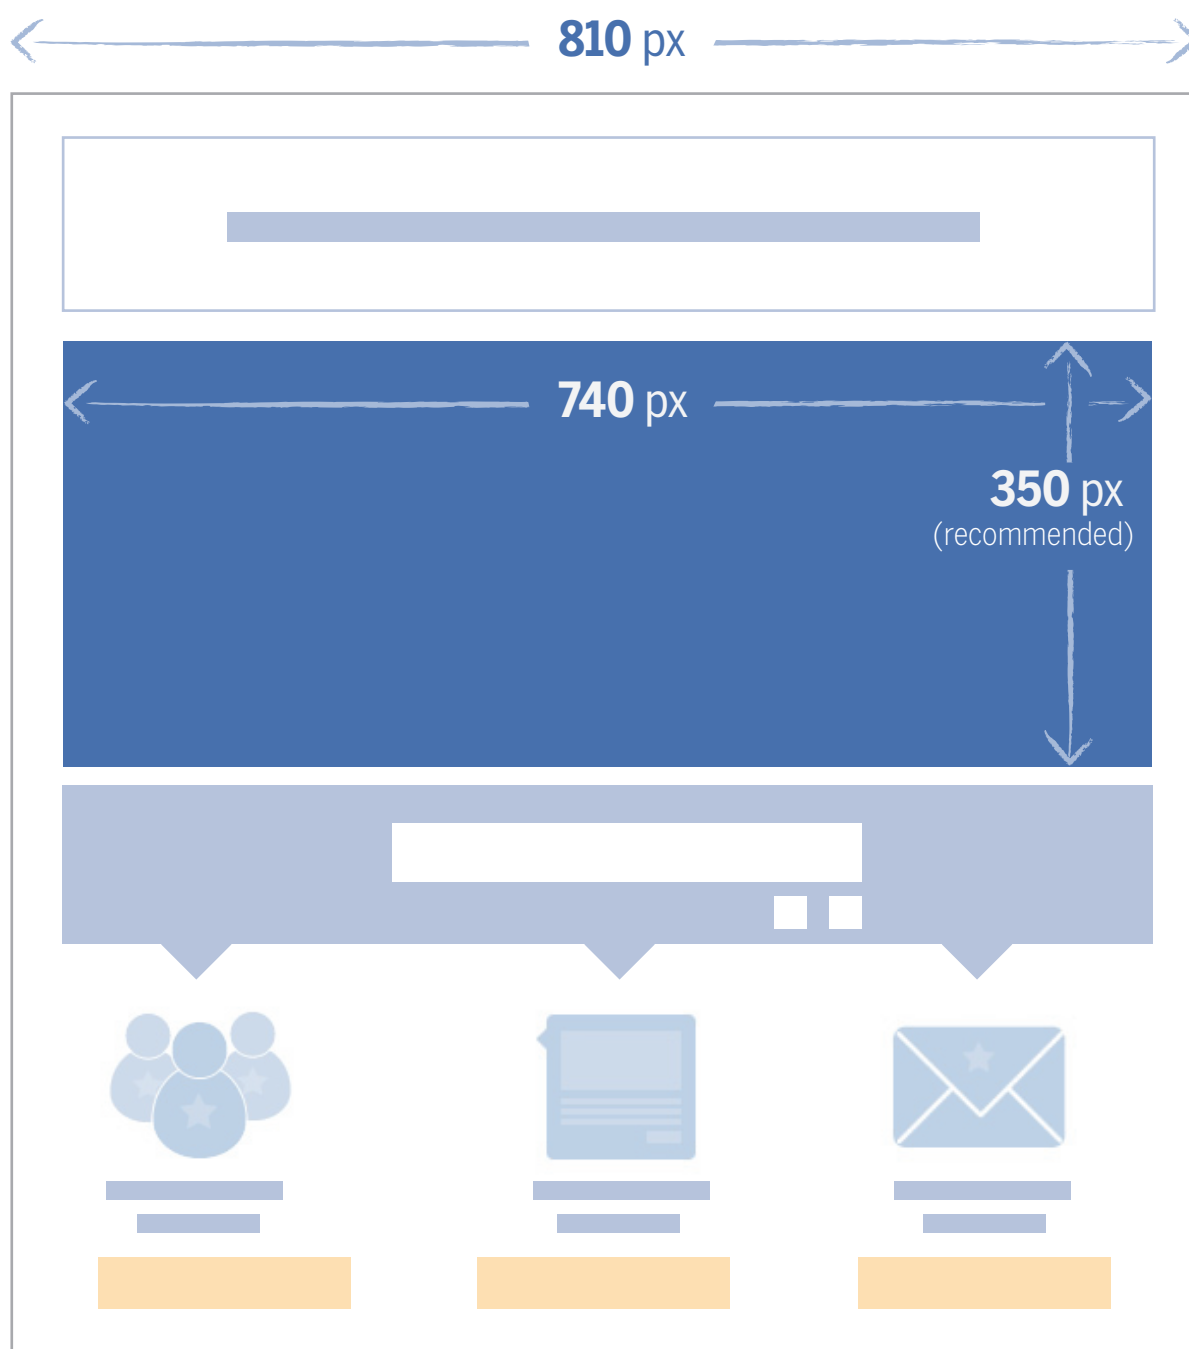

810 px width ✕ **510 px height** (recommended)

Gradient background recommendations on the next page

Promotion description block (Viral image)

200 px width ✕ **200 px height**

Facebook requires the Viral Image on 200 x 200 px, but it will be shown at 110 x 110 px.

Background gradient recommendations

4. Success page

Header

740 px width × **350 px height** (recommended)

Background

810 px width

5. Entries list

Header

740 px width ✕ **350 px height** (recommended)

Same header image as entry form

Background

810 px width

6. Public list

Promotion picture

336 px width ✕ **248 px height**

7. Winners

Header

680 px width **×** **320** px height

8. Other images

Like gate

810 px width ✕ **510 px height** (recommended)

Displayed on the tab before the promotion landing page when application detects that the user has not liked the page. It is optional.